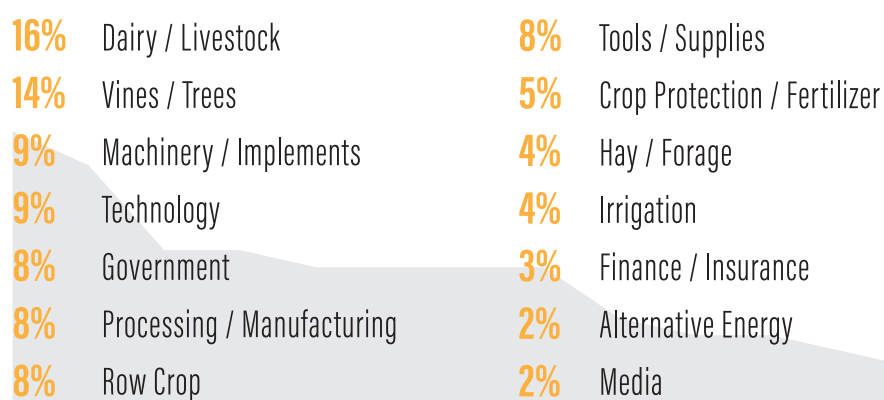

106,357
ATTENDEES

1,442
EXHIBITORS

2.6 MIL
SQUARE FEET

46 STATES
56 COUNTRIES

PURPOSE FOR ATTENDING

DO YOU MAKE PURCHASING DECISIONS?

AGRICULTURAL SECTOR REPRESENTED

2020 WORLD AG EXPO DEMOGRAPHICS